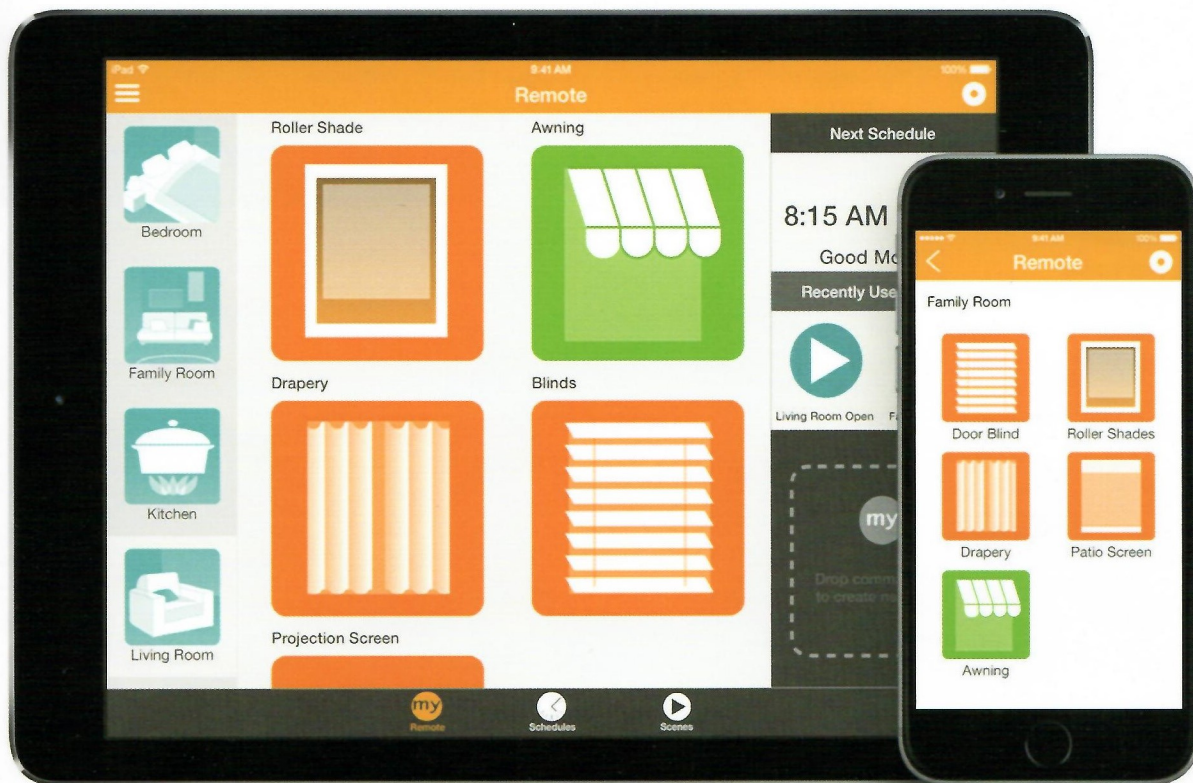

Free app for iOS and Android